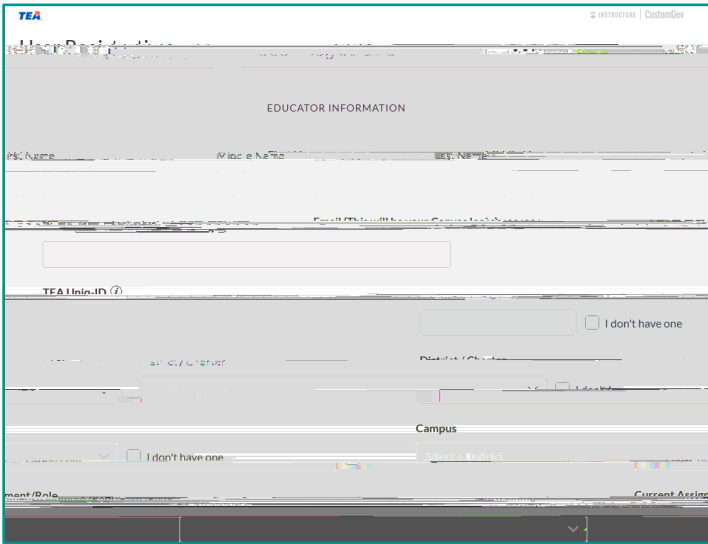

Use your Dallas ISD email to register. If you already have a Canvas account, you may sign in at the top right. Please do not create multiple accounts.

Your final step is to go to the email you received from Instructure Canvas to complete your registration process and set up a password

Read the information under "AUDIENCE" to ensure you follow the correct registration link.

ADMINISTRATORS & ILCs

CAMPUSES

AUDIENCE

REGISTRATION LINK